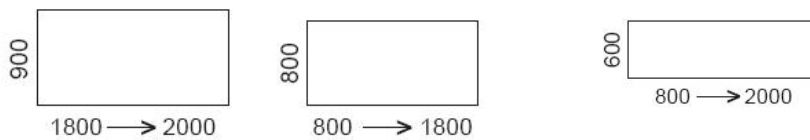

DROMEAS

EURO NEW LINE

DIMENSIONS

<https://www.dromeas.gr/>

COLOR CHART

Melamine surface

Metallic frame colors

CERTIFICATES