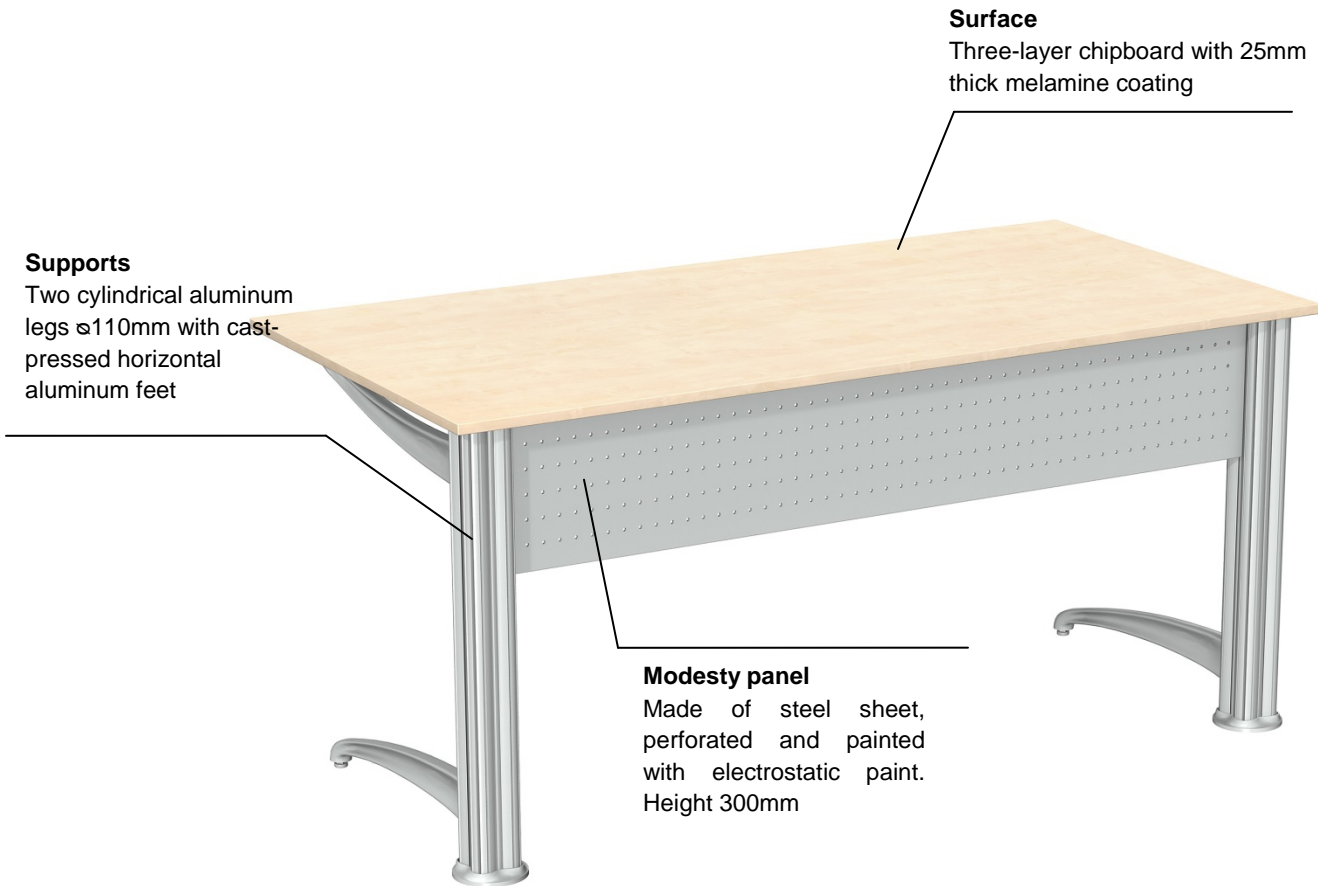

DROMEAS

EURO NEW LINE

DIMENSIONS

<https://www.dromeas.gr/>

COLOR CHART

Melamine surface

Metallic frame colors

CERTIFICATES