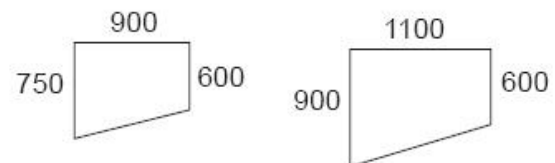

Extension with pedestal

<https://www.dromeas.gr/>