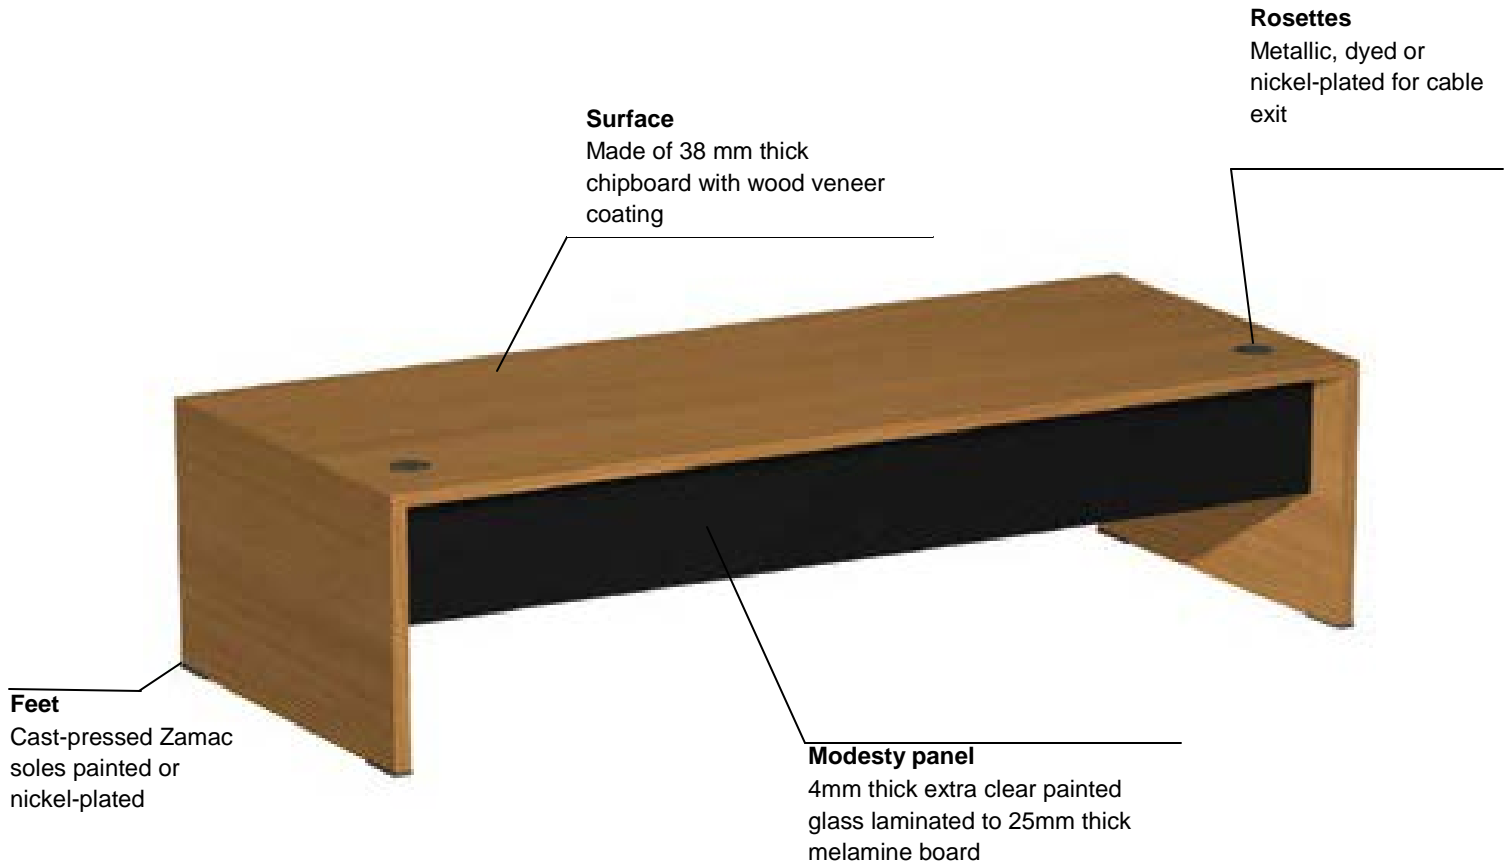

DROMEAS

VIP

DIMENSIONS

Working surface

Extension with pedestal

<https://www.dromeas.gr/>

DROMEAS

VIP lacquer

DIMENSIONS

<https://www.dromeas.gr/>

Made entirely of natural veneer, with a glass lacquered face, the VIP line is distinguished by its high aesthetics and luxurious appearance. The work surface comes with leather scraper, for greater work comfort. In addition, ergonomics, a wide variety of materials, colors and dimensions make it ideal for managerial spaces of a distinctive character.