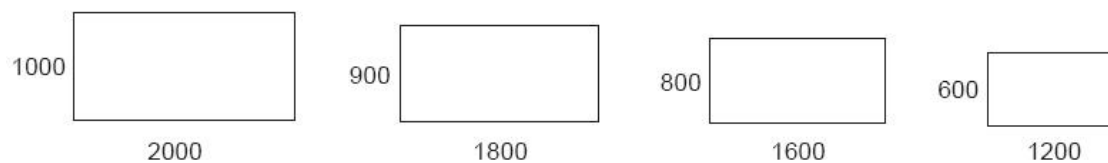

DIMENSIONS

<https://www.dromeas.gr/>

Made entirely of natural veneer, with a glass lacquered face, the VIP line is distinguished by its high aesthetics and luxurious appearance. The work surface comes with leather scraper, for greater work comfort. In addition, ergonomics, a wide variety of materials, colors and dimensions make it ideal for managerial spaces of a distinctive character.