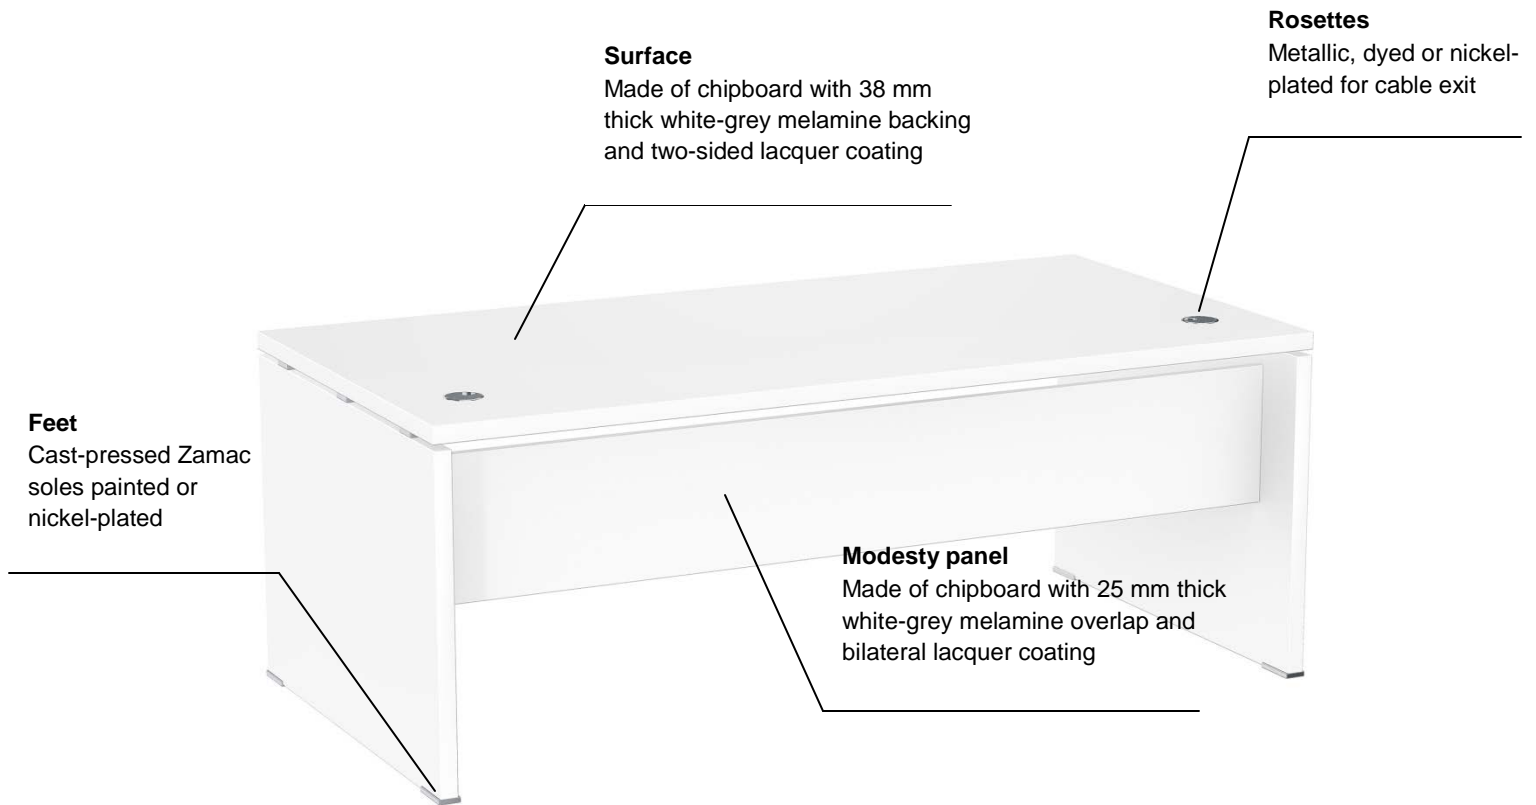

DROMEAS

VIP

DIMENSIONS

Working surface

Extension with pedestal

<https://www.dromeas.gr/>

DROMEAS

VIP lacquer

DIMENSIONS

<https://www.dromeas.gr/>

Made entirely of natural veneer, with a glass lacquered face, the VIP line is distinguished by its high aesthetics and luxurious appearance. The work surface comes with leather scraper, for greater work comfort. In addition, ergonomics, a wide variety of materials, colors and dimensions make it ideal for managerial spaces of a distinctive character.

COLOR CHART

Veneer Colors

Glass modesty panel colors

CERTIFICATES

EN 527-1:2011

EN 527-2:2002

EN 527-3:2003