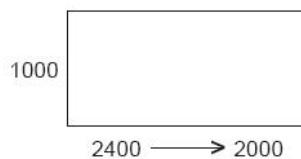

DIMENSIONS

Working surface