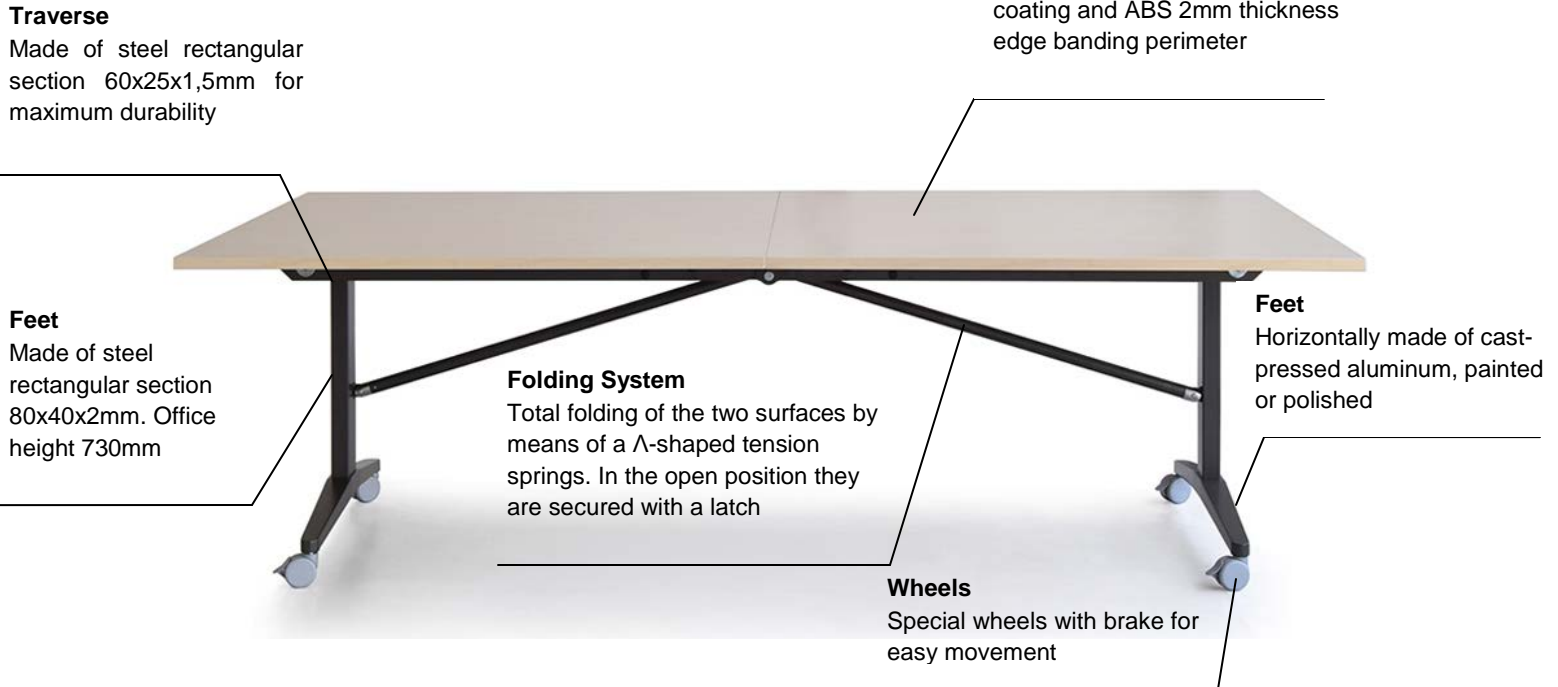

DROMEAS

ALMA CO

<https://www.dromeas.gr/>

DIMENSIONS

COLOR CHART

Melamine surface

Metallic frame colors

CERTIFICATES